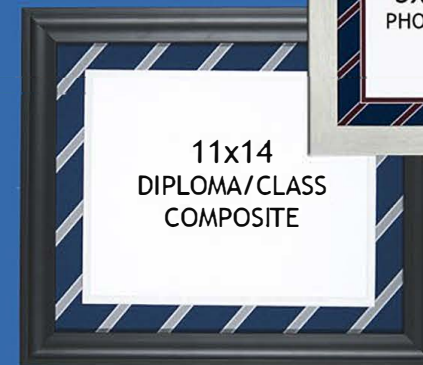

Martland's

Seaton's

Howard's

Jackson's

Scadding's

UPPER CANADA COLLEGE

Graduation & Fabric Frame Order form

Please order on-line @ www.uccmarketplace.com/collections/frames-us

Name / Year:

Email:

Tel:

House Tie Frames:

- Custom house fabric frames now available with your house fabric as the top matboard
- Select from our many frame styles to suit your fabric, taste and décor
- Solid, 100% wooden frames
- Optional landscape or portrait for the 11 x 14 frame