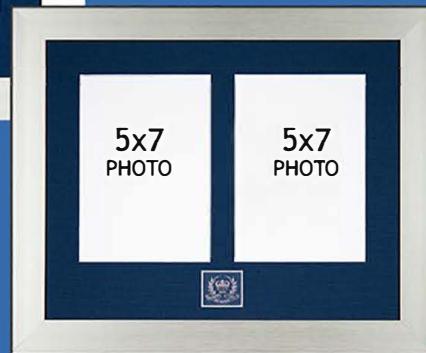

GRADUATION FRAMES

HOUSE TIE FRAME SELECTIONS

145 Series
Available Colours:
- Stainless Steel
- Black
- Burgandy
- Espresso

69 Series
Available Colours:
- Burgandy
- Brown

39 Series
Available Colours:
- Black
- Espresso

58 Series
Available Colours:
- Gold
- Pewter